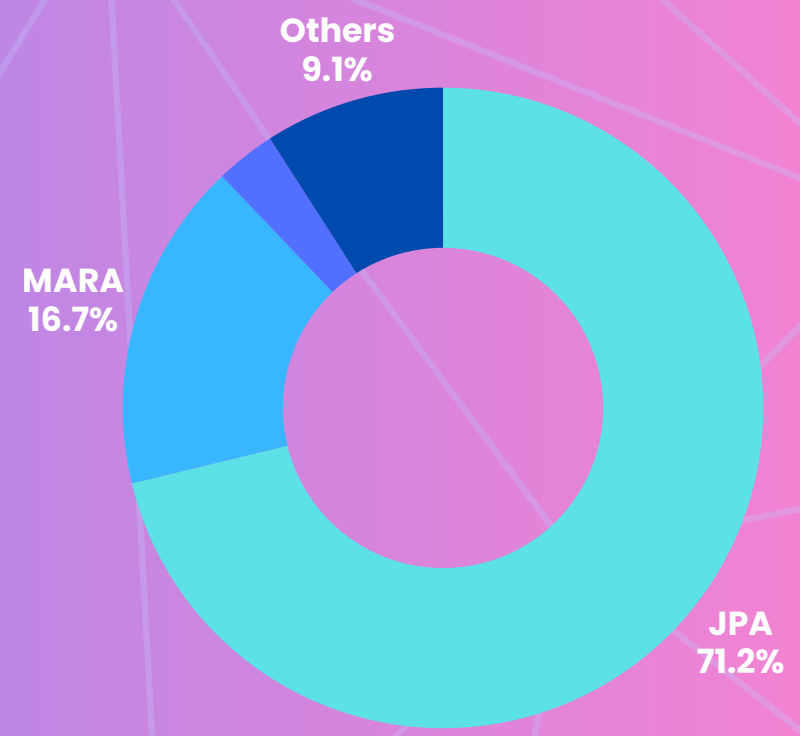

CAREER FAIR 2026
UNLOCK YOUR NEW ERA

STUDENT SURVEY INFOGRAPHIC 2026

official_msaj

msaj.my

MSAJ_Japan

fb.com/MSAJ.fb/

STUDENT SURVEY INFOGRAPHIC 2026

Education Level As of Feb 2026

Graduating Year As of Feb 2026

Field of Study

STUDENT SURVEY INFOGRAPHIC 2026

Japanese Proficiency

Scholarship

Workplace Preference

STUDENT SURVEY INFOGRAPHIC 2026

Job Hunting Status

Post-Graduate Plans

Expectations for MSAJ Career Fair