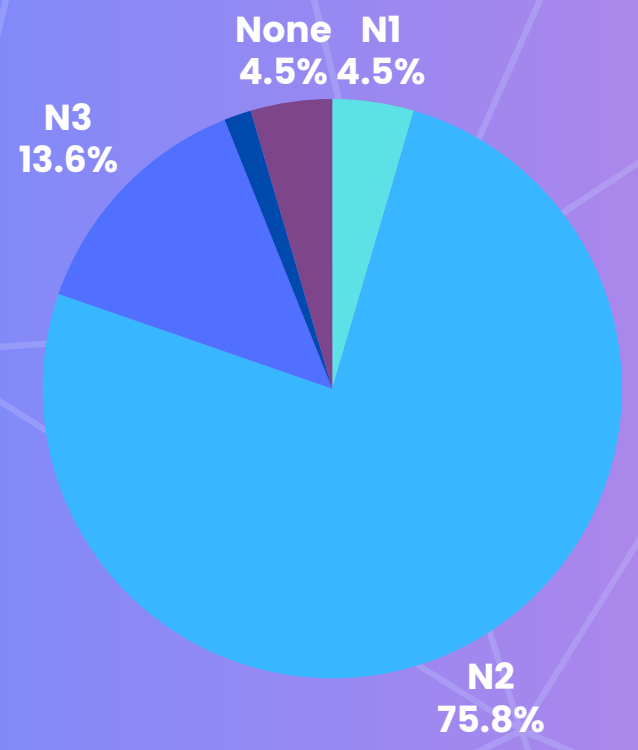

CAREER FAIR 2026
UNLOCK YOUR NEW ERA

STUDENT SURVEY INFOGRAPHIC 2026

official_msaj

msaj.my

MSAJ_Japan

fb.com/MSAJ.fb/

STUDENT SURVEY INFOGRAPHIC 2026

Education Level As of Feb 2026

Graduating Year As of Feb 2026

Field of Study

STUDENT SURVEY INFOGRAPHIC 2026

Japanese Proficiency

Scholarship

Workplace Preference

STUDENT SURVEY INFOGRAPHIC 2026

Job Hunting Status

Post-Graduate Plans

Expectations for MSAJ Career Fair